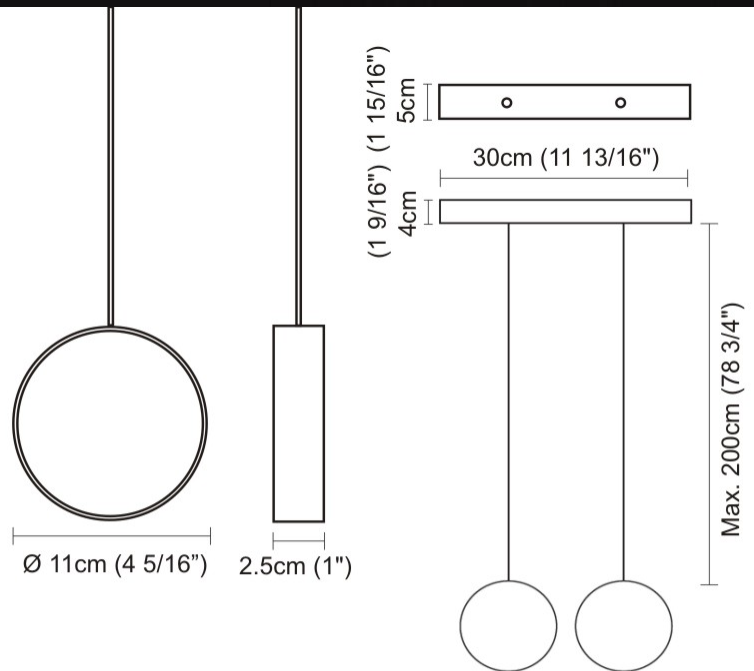

DO NOT DISTURB SUSPENSION

D131113-

base number _____
Finish _____
Options _____

1. To build a product code in our configurator select the specify button on the base model # product page
2. To build a manual product code on this datasheet choose from the options listed below in blue font and add the suffix to the base model #

GENERAL

Series: Do Not Disturb
Brand: Knikerboker
Division: Design
Mounting Type: Suspension
Mounting Location: Ceiling
Subcategory: Ambient

PHYSICAL

Shape: Round
Length (mm): 300
Length (in): 11 ¹³/₁₆
Width (mm): 45
Width (in): 1 ³/₄
Light Distribution: Direct / Indirect
Diffuser: Opal
Fixture Finish: [EWH](#) / [EBK](#) / [MAN](#) / [COF](#) / [PRD](#) / [SLF](#) / [GLF](#) / [CLF](#) / [BRL](#)
Fixture Material: Metal
Cable Details: Silicon Coaxial Cable 1500mm / 59 1/16"

ELECTRICAL

Lamp Type: LED
Input Wattage (W): 16
Total Output Wattage (W): 14
Dimming: 0-10V Dimming / Phase Dimming (120Vac Only)
Driver Included: Yes
Driver Type: Constant Voltage - 120 / 277Vac
Driver Class: Class 2
Input Voltage (V): 120 - 277
Output Voltage (V): 24
Upon Request: 0-10Vdc dimming / Phase dimming @120Vac only / 277Vac

LED

Number of LEDs: 2
Color Temperature (°K): 3000
Max. Delivered Lumen (lm): 2000
CRI: >85 CRI
Lamp Life (hrs): 50000

OPTICAL

RATINGS AND CERTIFICATIONS

Certified By: Certified for North American Standards
IP rating: IP20