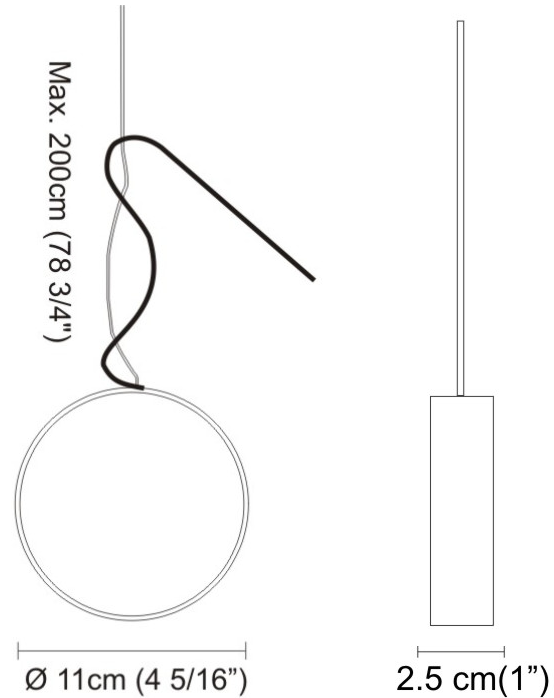

D131053-

base number   Finish
Options

1. To build a product code in our configurator select the specify button on the base model # product page
2. To build a manual product code on this datasheet choose from the options listed below in blue font and add the suffix to the base model #

GENERAL

Series: Do Not Disturb
Brand: Knikerboker
Division: Design
Mounting Type: Suspension
Mounting Location: Ceiling
Subcategory: Ambient

PHYSICAL

Shape: Round
Length (mm): 185
Length (in): 7 5/16
Width (mm): 25
Width (in): 1
Max. Overall Height (mm): 2000
Max. Overall Height (in): 78 3/4
Light Distribution: Direct / Indirect
Diffuser: Opal
Fixture Finish: EWH / EBK / MAN / COF / PRD / SLF / GLF / CLF / BRL
Fixture Material: Metal
Cable Details: Silicon Coaxial Cable 1500mm

ELECTRICAL

Lamp Type: LED
Input Wattage (W): 8
Total Output Wattage (W): 7
Dimming: 0-10V Dimming / Phase Dimming (120Vac Only)
Driver Included: Yes
Driver Location: Integrated
Driver Type: Constant Voltage - 120 / 277Vac
Driver Class: Class 2
Input Voltage (V): 120 - 277
Output Voltage (V): 24
Upon Request: (Not included - see components) Remote: 0-10Vdc dimming / (Included) Integral: Phase dimming @120Vac only / Non-dimming 277Vac

LED

Number of LEDs: 1
Color Temperature (°K): 3000
Nominal Lumen (lm): 1000
CRI: >85 CRI
Lamp Life (hrs): 50000

OPTICAL

RATINGS AND CERTIFICATIONS

Certified By: Certified for North American Standards
IP rating: IP20