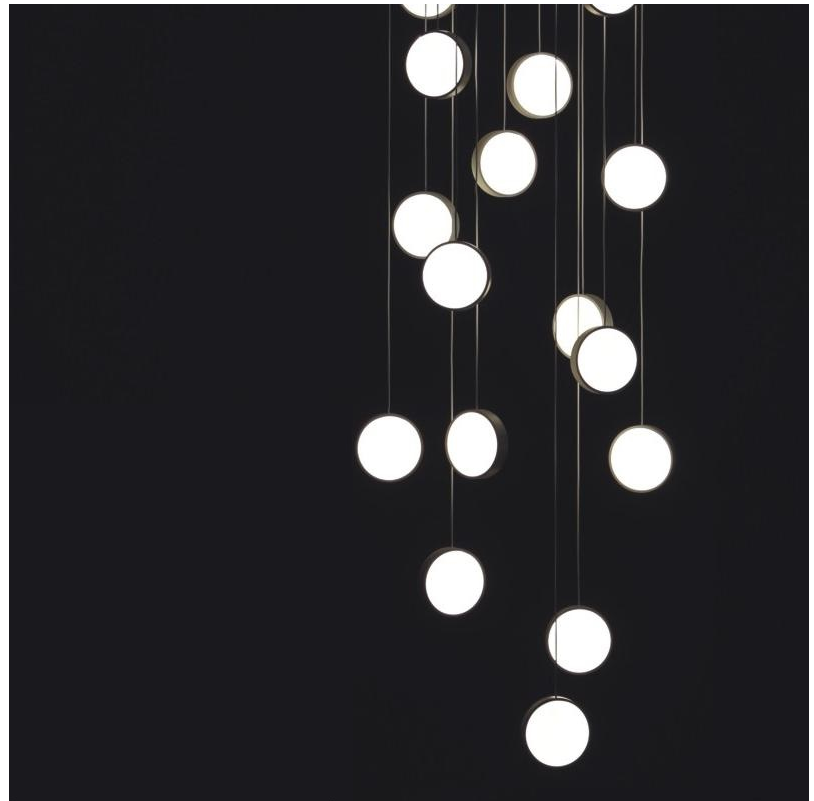

base number   Finish
Options

1. To build a product code in our configurator select the specify button on the base model # product page
2. To build a manual product code on this datasheet choose from the options listed below in blue font and add the suffix to the base model #

GENERAL

Series: Do Not Disturb
Brand: Knikerboker
Division: Design
Mounting Type: Suspension
Mounting Location: Ceiling
Subcategory: Ambient

PHYSICAL

Shape: Round
Diameter (mm): 900
Diameter (in): 35 7/16
Max. Overall Height (mm): 2000
Max. Overall Height (in): 78 3/4
Light Distribution: Direct / Indirect
Diffuser: Opal
Fixture Finish: [EWH](#) / [EBK](#) / [MAN](#) / [COF](#) / [PRD](#) / [SLF](#) / [GLF](#) / [CLF](#) / [BRL](#)
Fixture Material: Aluminum
Cable Details: Silicon Coaxial Cable 10 Cables Of 1500mm / 59 1/16" 10 Cables Of 2000mm / 78 3/4"

ELECTRICAL

Lamp Type: LED
Input Wattage (W): 160
Total Output Wattage (W): 140
Dimming: 0-10V Dimming / Phase Dimming (120Vac Only)
Driver Included: Yes
Driver Location: Integrated
Driver Type: Constant Voltage - Universal
Driver Class: Class 2
Input Voltage (V): 120 - 277
Output Voltage (V): 24
Upon Request: (Not included - see components) Remote: Phase dimming @120Vac only / (Included) Integral: 0-10Vdc dimming / 277Vac

LED

Number of LEDs: 20
Color Temperature (°K): 3000
Max. Delivered Lumen (lm): 2000
CRI: >85 CRI
Lamp Life (hrs): 50000

OPTICAL

RATINGS AND CERTIFICATIONS

Certified By: Certified for North American Standards
IP rating: IP20