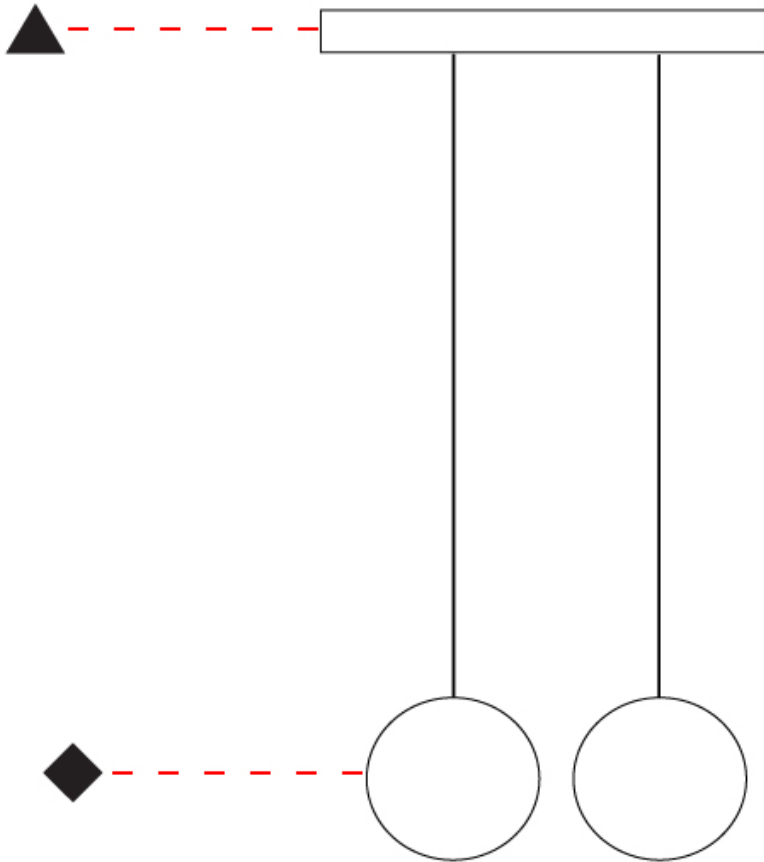

DO NOT DISTURB SUSPENSION

D131113-

PROJECT	_____
TYPE	_____
SPECIFIER	_____
QUANTITY	_____
DATE	_____

D