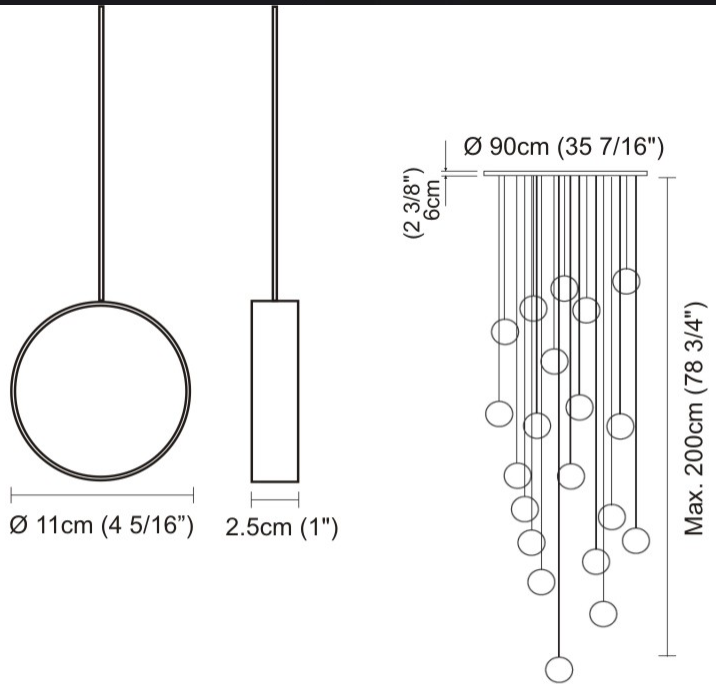

base number   Finish
Options

1. To build a product code in our configurator select the specify button on the base model # product page
2. To build a manual product code on this datasheet choose from the options listed below in blue font and add the suffix to the base model #

GENERAL

Series: Do Not Disturb
Brand: Knikerboker
Division: Design
Mounting Type: Suspension
Mounting Location: Ceiling
Subcategory: Ambient

PHYSICAL

Shape: Round
Diameter (mm): 900
Diameter (in): 35 7/16
Max. Overall Height (mm): 2000
Max. Overall Height (in): 78 3/4
Light Distribution: Direct / Indirect
Diffuser: Opal
Fixture Finish: [EWH](#) / [EBK](#) / [MAN](#) / [COF](#) / [PRD](#) / [SLF](#) / [GLF](#) / [CLF](#) / [BRL](#)
Fixture Material: Aluminum
Cable Details: Silicon Coaxial Cable 10 Cables Of 1500mm / 59 1/16" 10 Cables Of 2000mm / 78 3/4"

ELECTRICAL

Lamp Type: LED
Input Wattage (W): 160
Total Output Wattage (W): 140
Dimming: 0-10V Dimming / Phase Dimming (120Vac Only)
Driver Included: Yes
Driver Location: Integrated
Driver Type: Constant Voltage - Universal
Driver Class: Class 2
Input Voltage (V): 120 - 277
Output Voltage (V): 24
Upon Request: (Not included - see components) Remote: Phase dimming @120Vac only / (Included) Integral: 0-10Vdc dimming / 277Vac

LED

Number of LEDs: 20
Color Temperature (°K): 3000
Max. Delivered Lumen (lm): 2000
CRI: >85 CRI
Lamp Life (hrs): 50000

OPTICAL

RATINGS AND CERTIFICATIONS

Certified By: Certified for North American Standards
IP rating: IP20