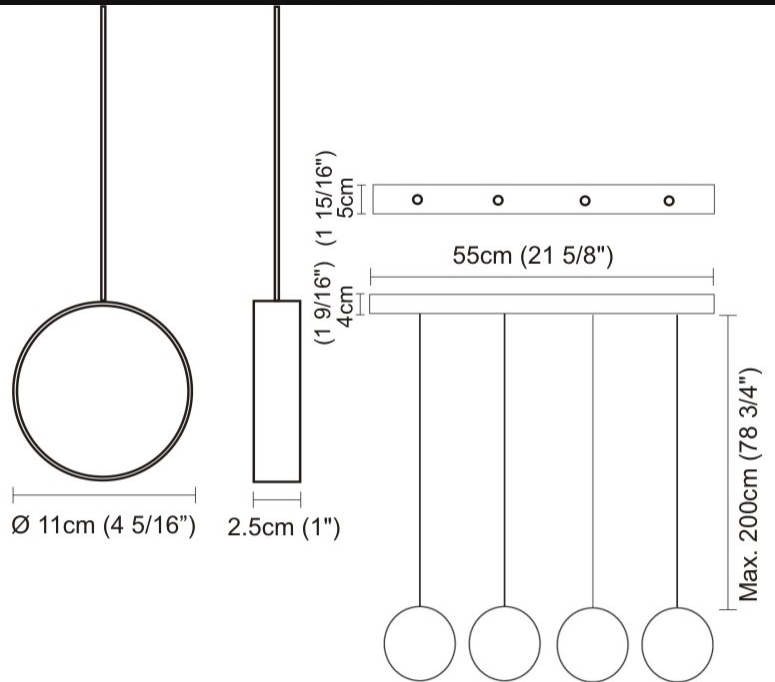

PROJECT	
TYPE	
SPECIFIER	
QUANTITY	
DATE	

DO NOT DISTURB SUSPENSION

D131117-

base number   Finish
Options

1. To build a product code in our configurator select the specify button on the base model # product page
2. To build a manual product code on this datasheet choose from the options listed below in blue font and add the suffix to the base model #

GENERAL

Series: Do Not Disturb
Brand: Knikerboker
Division: Design
Mounting Type: Suspension
Mounting Location: Ceiling
Subcategory: Ambient

PHYSICAL

Shape: Round
Length (mm): 550
Length (in): 21 5/8
Width (mm): 50
Width (in): 2
Light Distribution: Direct / Indirect
Diffuser: Opal
Fixture Finish: EWH / EBK / MAN / COF / PRD / SLF / GLF / CLF / BRL
Fixture Material: Aluminum
Cable Details: Silicon Coaxial Cable 1500mm / 59 1/16"

ELECTRICAL

Lamp Type: LED
Input Wattage (W): 32
Total Output Wattage (W): 28
Dimming: 0-10V Dimming / Phase Dimming (120Vac Only)
Driver Included: Yes
Driver Location: Integrated
Driver Type: Constant Voltage - Universal
Driver Class: Class 2
Input Voltage (V): 120 - 277
Output Voltage (V): 24
Upon Request: (Not included - see components) Remote: Phase dimming @120Vac only / (Included) Integral: 0-10Vdc dimming / 277Vac

LED

Number of LEDs: 4
Color Temperature (°K): 3000
Max. Delivered Lumen (lm): 4000
CRI: >85 CRI
Lamp Life (hrs): 50000

OPTICAL

RATINGS AND CERTIFICATIONS

Certified By: Certified for North American Standards
IP rating: IP20