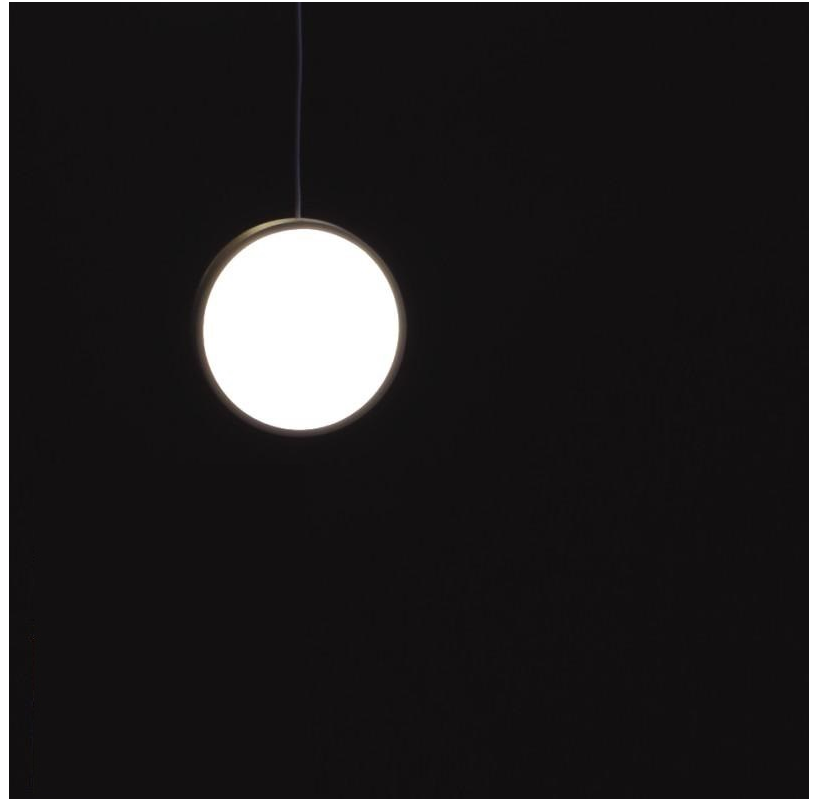

GENERAL

Series: Do Not Disturb _____
Brand: Knikerboker _____
Division: Design _____
Mounting Type: Suspension _____
Mounting Location: Ceiling _____
Subcategory: Ambient _____

PHYSICAL

Shape: Round _____
Length (mm): 110 _____
Length (in): 4 5/16 _____
Width (mm): 25 _____
Width (in): 1 _____
Max. Overall Height (mm): 2000 _____
Max. Overall Height (in): 78 3/4 _____
Light Distribution: Direct / Indirect _____
Diffuser: Opal _____
Fixture Finish: EWH / EBK / MAN / COF / PRD / SLF / GLF / CLF / BRL _____
Fixture Material: Metal _____
Cable Details: Silicon Coaxial Cable 1500mm _____

ELECTRICAL

Lamp Type: LED _____
Input Wattage (W): 8 _____
Total Output Wattage (W): 7 _____
Dimming: 0-10V Dimming / Phase Dimming (120Vac Only) _____
Driver Included: Yes _____
Driver Location: Integrated _____
Driver Type: Constant Voltage - 120 / 277Vac _____
Driver Class: Class 2 _____
Input Voltage (V): 120 - 277 _____
Output Voltage (V): 24 _____
Upon Request: (Not included - see components) Remote: 0-10Vdc dimming / (Included) Integral: Phase dimming @120Vac only / Non-dimming 277Vac _____

LED

Number of LEDs: 1 _____
Color Temperature (°K): 3000 _____
Max. Delivered Lumen (lm): 1000 _____
CRI: >85 CRI _____
Lamp Life (hrs): 50000 _____

OPTICAL

RATINGS AND CERTIFICATIONS

Certified By: Certified for North American Standards _____
IP rating: IP20 _____