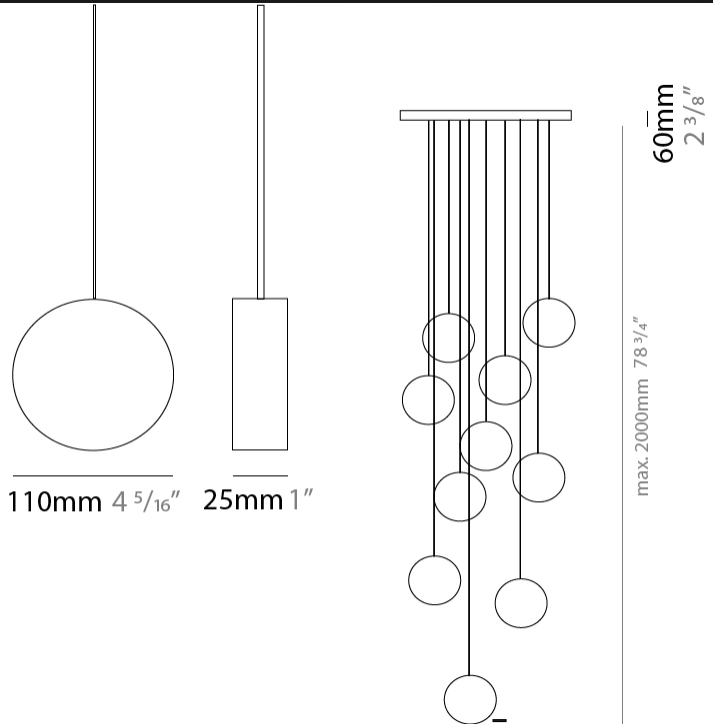

PROJECT	
TYPE	
SPECIFIER	
QUANTITY	
DATE	

DO NOT DISTURB SUSPENSION

D131561-

base number   Finish
Options

1. To build a product code in our configurator select the specify button on the base model # product page
2. To build a manual product code on this datasheet choose from the options listed below in blue font and add the suffix to the base model #

GENERAL

Series: Do Not Disturb
Brand: Knikerboker
Division: Design
Mounting Type: Suspension
Mounting Location: Ceiling
Subcategory: Pendant

PHYSICAL

Shape: Round
Diameter (mm): 500
Diameter (in): 19 11/16
Extension (mm): 1500
Extension (in): 59 1/16
Light Distribution: Direct / Indirect
Diffuser: Opal
Fixture Finish: [EWH](#) / [EBK](#) / [MAN](#) / [COF](#) / [PRD](#) / [SLF](#) / [GLF](#) / [CLF](#) / [BRL](#)
Fixture Material: Aluminum
Cable Details: Silicion Coaxial Cable 1500 / 59 1/16

ELECTRICAL

Lamp Type: LED
Input Wattage (W): 80
Total Output Wattage (W): 70
Dimming: Non-Dimmable / 0-10V Dimming
Driver Included: Yes
Driver Location: Integrated
Driver Type: Constant Voltage - Universal
Driver Class: Class 2
Input Voltage (V): 120 - 277
Output Voltage (V): 24
Upon Request: Remote: Phase dimming @120Vac only

LED

Number of LEDs: 10
Color Temperature (°K): 3000
Max. Delivered Lumen (lm): 10000
CRI: >85 CRI
Lamp Life (hrs): 50000

OPTICAL

RATINGS AND CERTIFICATIONS

Certified By: CSA Certified to UL and CSA Standards
IP rating: IP20