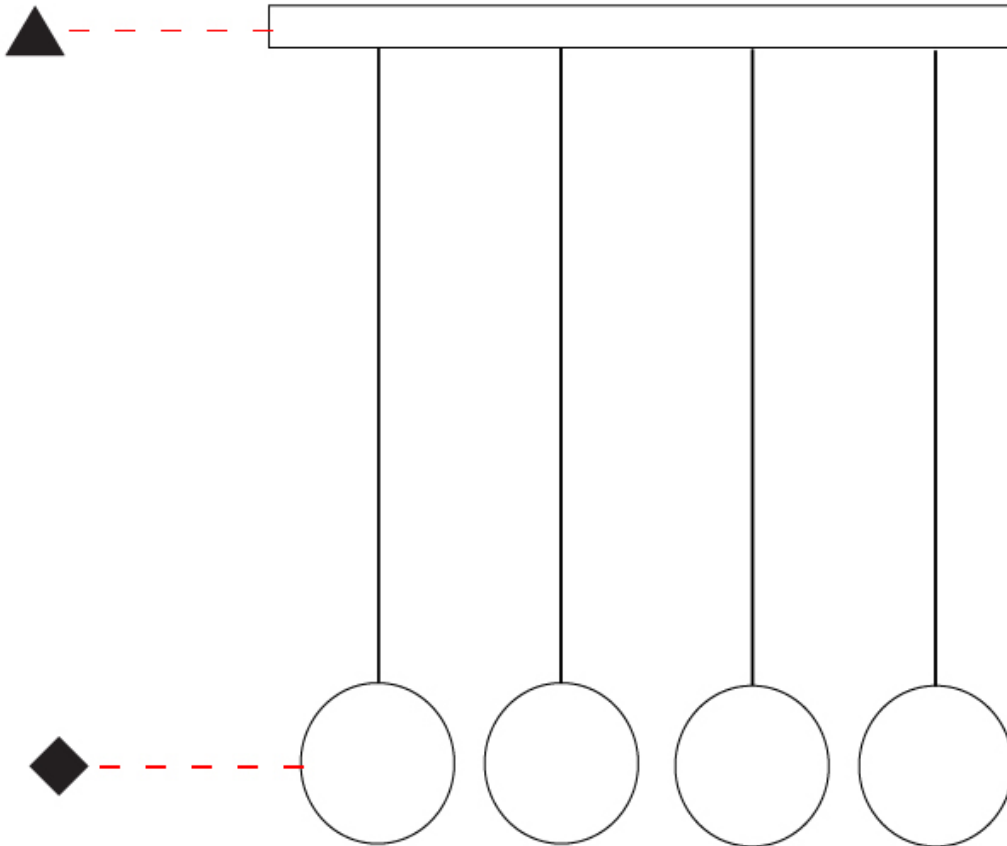

DO NOT DISTURB SUSPENSION

D131117-

PROJECT

TYPE

SPECIFIER

QUANTITY

DATE

D