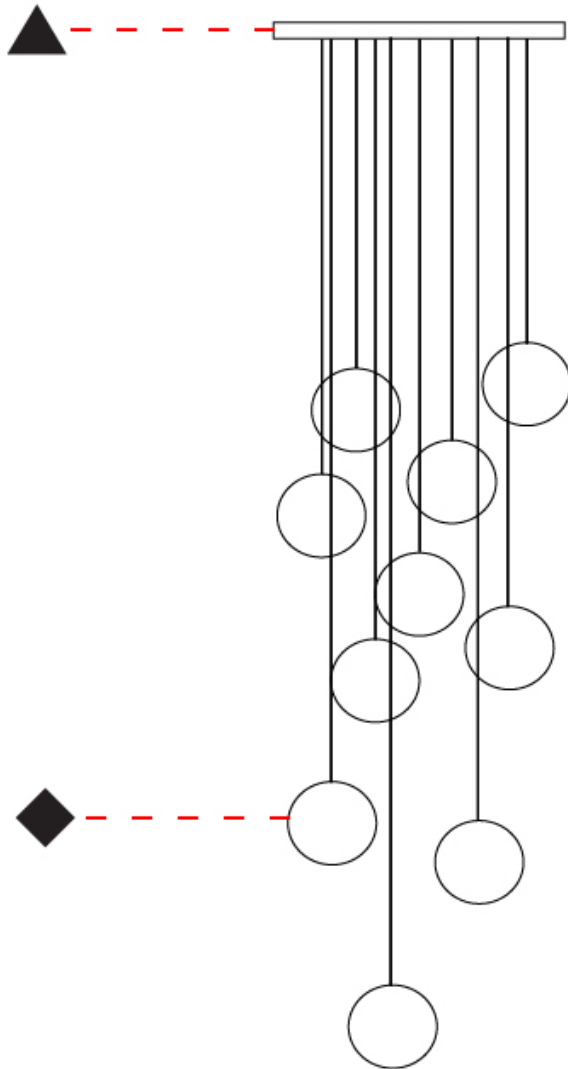

DO NOT DISTURB SUSPENSION

D131561-

PROJECT

TYPE

SPECIFIER

QUANTITY

DATE

D